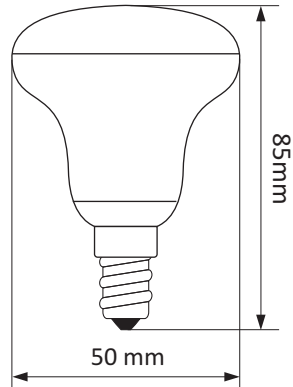

■ AREAS OF APPLICATION

- Outdoor applications only in suitable luminaires
- Wherever constant lighting is necessary at night
- Suitable for decoration in buildings, hotels, restaurants

■ PRODUCT BENEFITS

- Short payback period thanks to low energy consumption and maintenance costs
- Energy-saving lighting solution
- Safety through switch
- Very long lifetime of up to 30000 h
- Low energy consumption
- Easy replacement of classic lamps thanks to compact design
- Instant 100 % light, no warm-up time

■ PRODUCT FEATURES

- LED alternative to conventional lamps
- High color consistency: ≤ 6 SDCM
- Mercury-free lamps